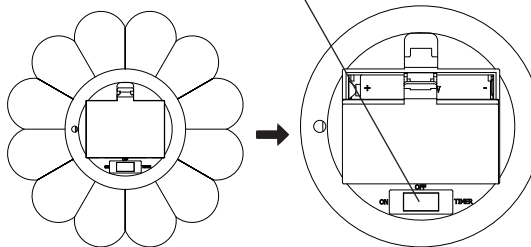

LUXFORM
LIGHTING

Glass Pumpkin: Low, Tall or Pear shape

Battery light

LUXFORM
GLOBAL BV

Luxform Global BV Transportstraat 1 8263BW Kampen The Netherlands

2

TIMER: 24H Timer → 6H ON 18H OFF

ON: 24H/7D ON

OFF: OFF

1

NOT INCLUDED

| | |
|---|---|
|  | 10X LED ON STRING L14/L15 |
|  |  |
|  |  |
|  |  |
|  |  |
|  |  |
|  |  |
| L13 |  |

© Copyright 2021 Luxform Global BV GB009429 X - Not included