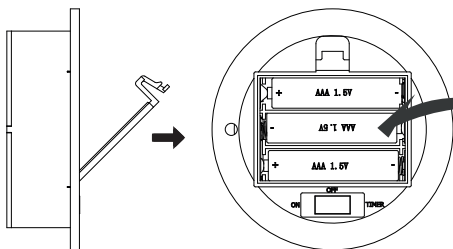

LUXFORM
LIGHTING

Glass Pumpkin: Low, Tall or Pear shape

Battery light

LUXFORM
GLOBAL BV

Luxform Global BV Transportstraat 1 8263BW Kampen The Netherlands

2

TIMER: 24H Timer → 6H ON 18H OFF

ON: 24H/7D ON

OFF: OFF

1

NOT INCLUDED

| | |
|---|---|
|  | 10X LED ON STRING L14/L15 |
|  |  |
|  |  |
|  |  |
|  |  |
|  |  |
|  |  |
| L13 |  |

© Copyright 2021 Luxform Global BV GB009429 X - Not included